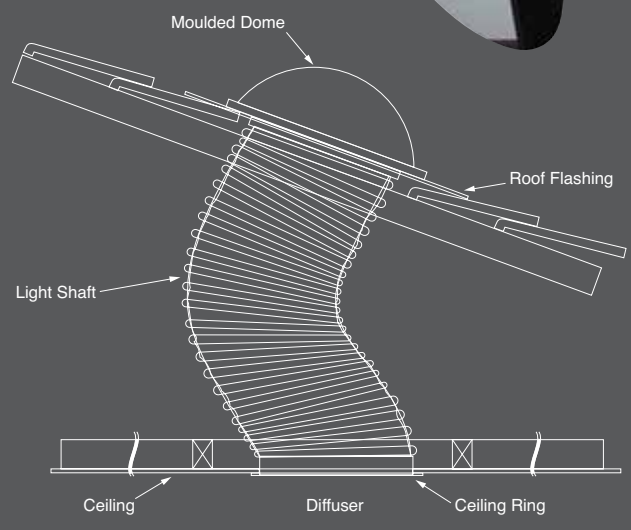

It's easy to install your own DIY ray of sunshine

Introducing the *EzyLite 300mm Diameter Skylight Kit* – an ideal and simple solution for *any* DIY handyman to add a cost effective lighting solution to your home.

When you invest in an *ACOL* skylight system from our wide range of sizes and models, *you will create a natural, brighter, cleaner, happier lifestyle in your home.*

There's no reason to suffer dark and gloomy corners or rooms around your house – *ACOL have mastered the art of providing the right natural light to suit your needs* and with over 25 years of industry experience, our unique designs mean minimal heat loss/gain.

EzyLite 300mm kit includes:

- Moulded acrylic dome with aluminium roof tray
- Mylar light shaft – 2 metre length
- Moulded ceiling ring adds to a smart finish
- Prismatic diffuser panel for better light spread
- Screw kit
- Installation instructions

EzyLite 300mm high performance reflective flexi tube

Manufactured specifically for high light transmission, the mylar/polyester bonded light shaft will give years of trouble free service and transfer more light to where you need it. Super flexible to avoid obstructions (such as roof bearers) inside your ceilings. And *EzyLite 300mm* flexi tube simply adjusts to your specific roof pitch and ceiling height.

It's easy to install your own EzyLite 300mm ray of sunshine
EzyLite 300mm aluminium roof tray *suits all roof types.*

Made and designed in Australia to ensure easy installation to tiled, corrugated profile or metal deck roofs. Simply shape to your roof profile and then silicone to seal under edges – It's that easy!

EzyLite means no structural alterations to the frame of your home are required.

Wardrobe courtesy of SPACEWORKS * 10 Year Product Warranty. Conditions apply.